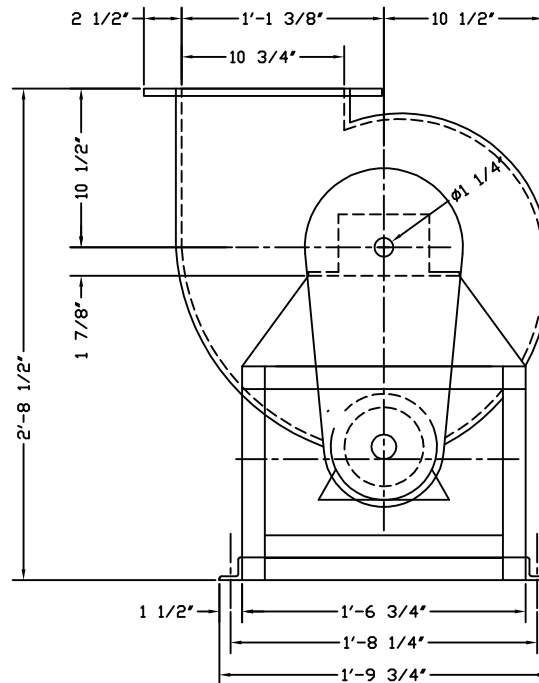

IPFLIMITED
INDUSTRIAL PLASTICS FABRICATORS LTD.

Model 1500

DISCHARGE FLANGE DETAILS