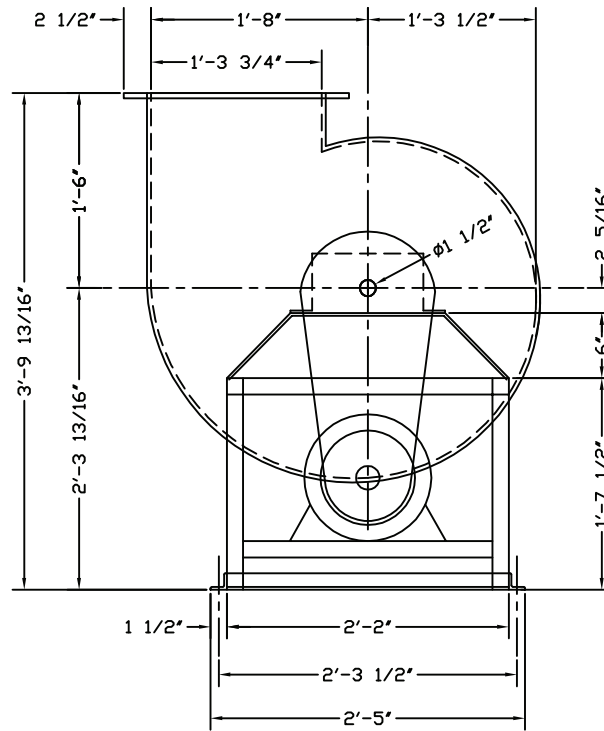

IPFLIMITED
INDUSTRIAL PLASTICS FABRICATORS LTD.

Model 2200

DISCHARGE FLANGE DETAILS