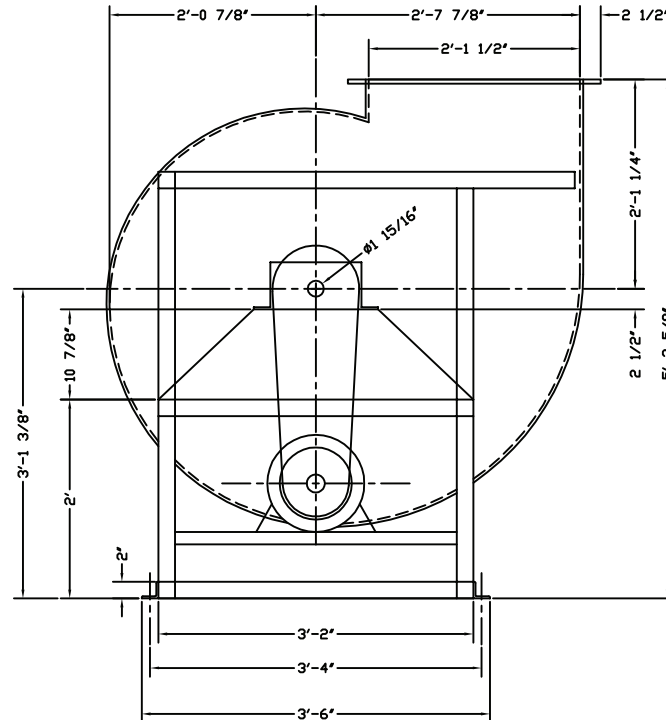

IPFLIMITED
INDUSTRIAL PLASTICS FABRICATORS LTD.

Model 3600

DISCHARGE FLANGE DETAILS