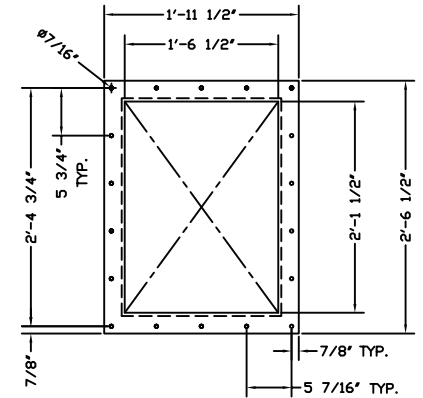

IPFLIMITED
INDUSTRIAL PLASTICS FABRICATORS LTD.

Model 3600

DISCHARGE FLANGE DETAILS