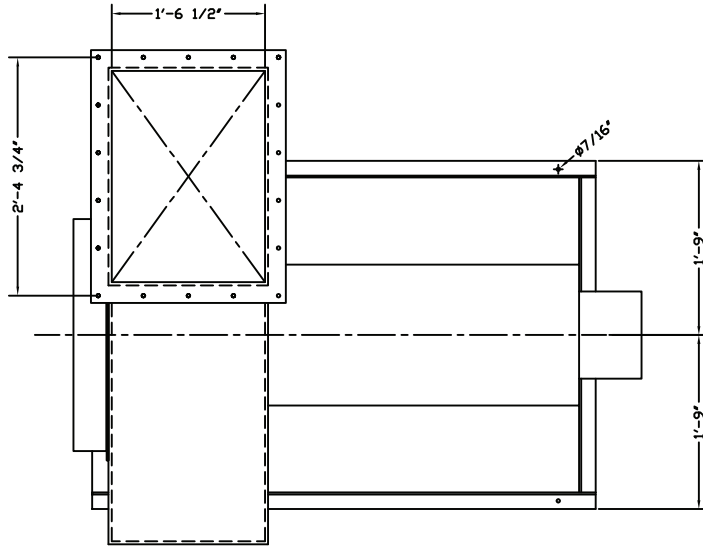

IPFLIMITED
INDUSTRIAL PLASTICS FABRICATORS LTD.

Model 3600

DISCHARGE FLANGE DETAILS