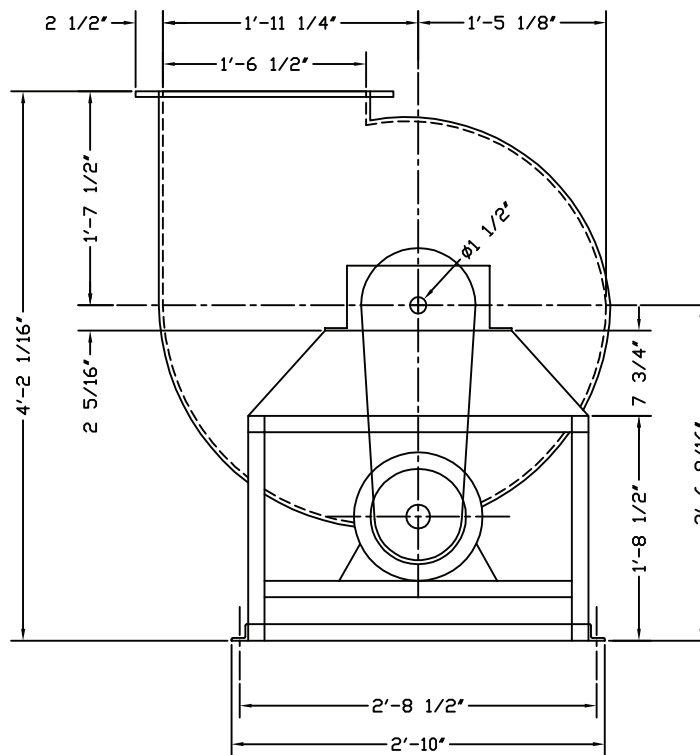

**IPFLIMITED**  
INDUSTRIAL PLASTICS FABRICATORS LTD.

Model 2600

DISCHARGE FLANGE DETAILS